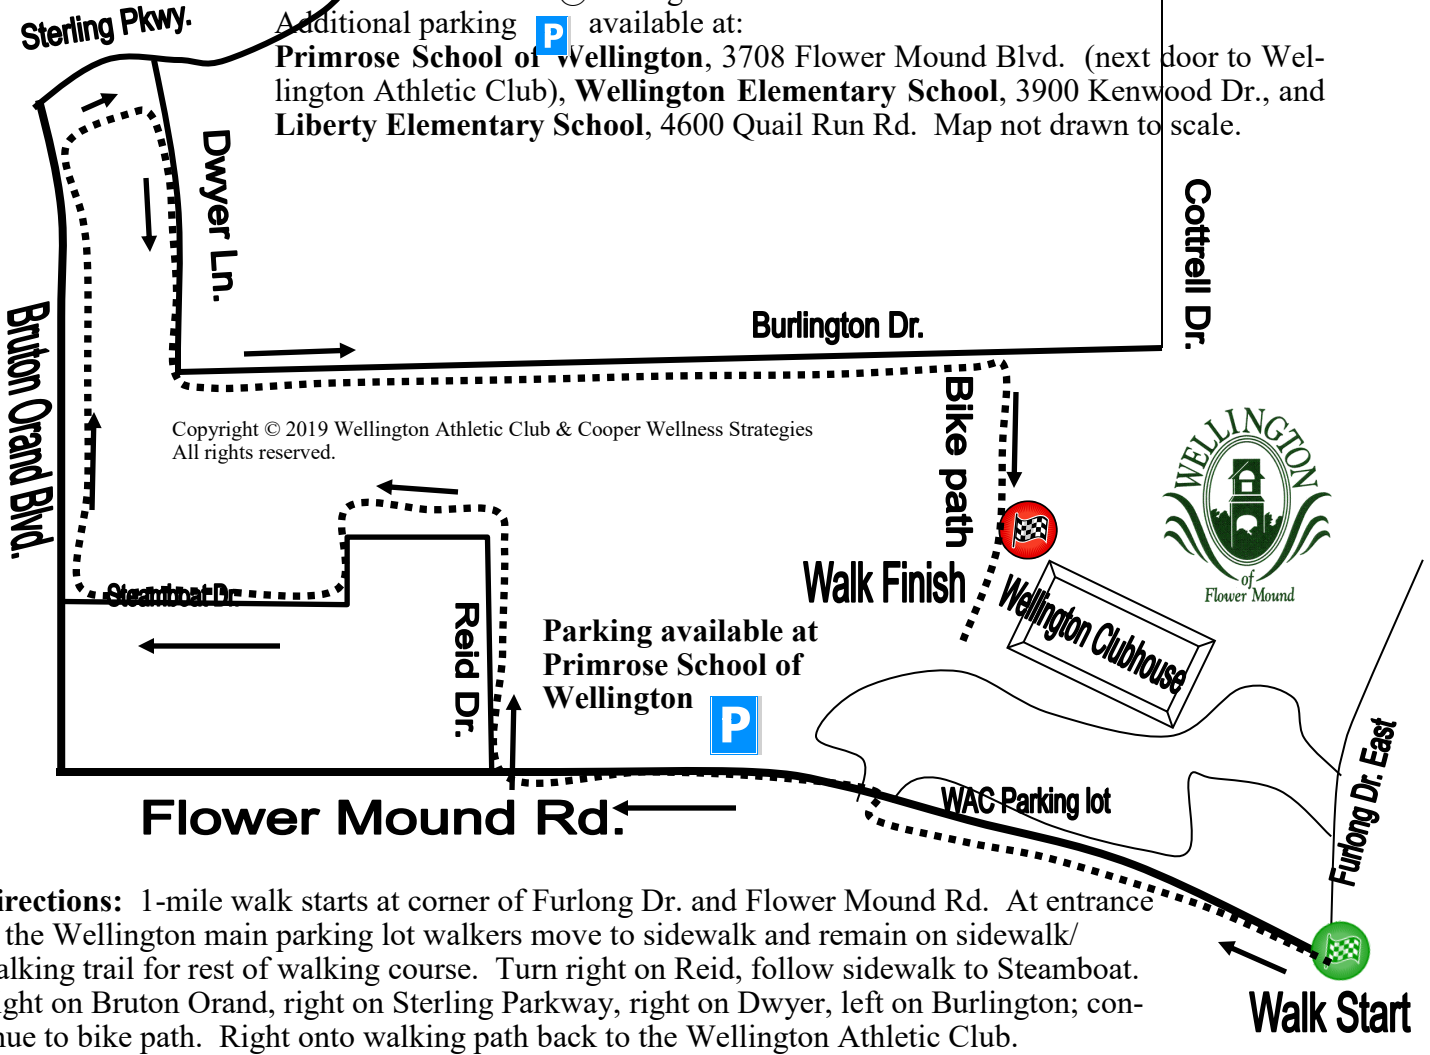

# WELLINGTON'S 16TH ANNUAL FAMILY FUN RUN/WALK 1 MILE COURSE MAP

## Wellington Athletic Club (WAC)

3520 Furlong Dr. East, Flower Mound, TX 75022

972-874-8329 fitness@wellingtonhoa.net

Additional parking available at:

Primrose School of Wellington, 3708 Flower Mound Blvd. (next door to Wellington Athletic Club), Wellington Elementary School, 3900 Kenwood Dr., and Liberty Elementary School, 4600 Quail Run Rd. Map not drawn to scale.

Copyright © 2019 Wellington Athletic Club & Cooper Wellness Strategies  
All rights reserved.

Parking available at Primrose School of Wellington

**Directions:** 1-mile walk starts at corner of Furlong Dr. and Flower Mound Rd. At entrance to the Wellington main parking lot walkers move to sidewalk and remain on sidewalk/walking trail for rest of walking course. Turn right on Reid, follow sidewalk to Steamboat. Right on Bruton Orand, right on Sterling Parkway, right on Dwyer, left on Burlington; continue to bike path. Right onto walking path back to the Wellington Athletic Club.