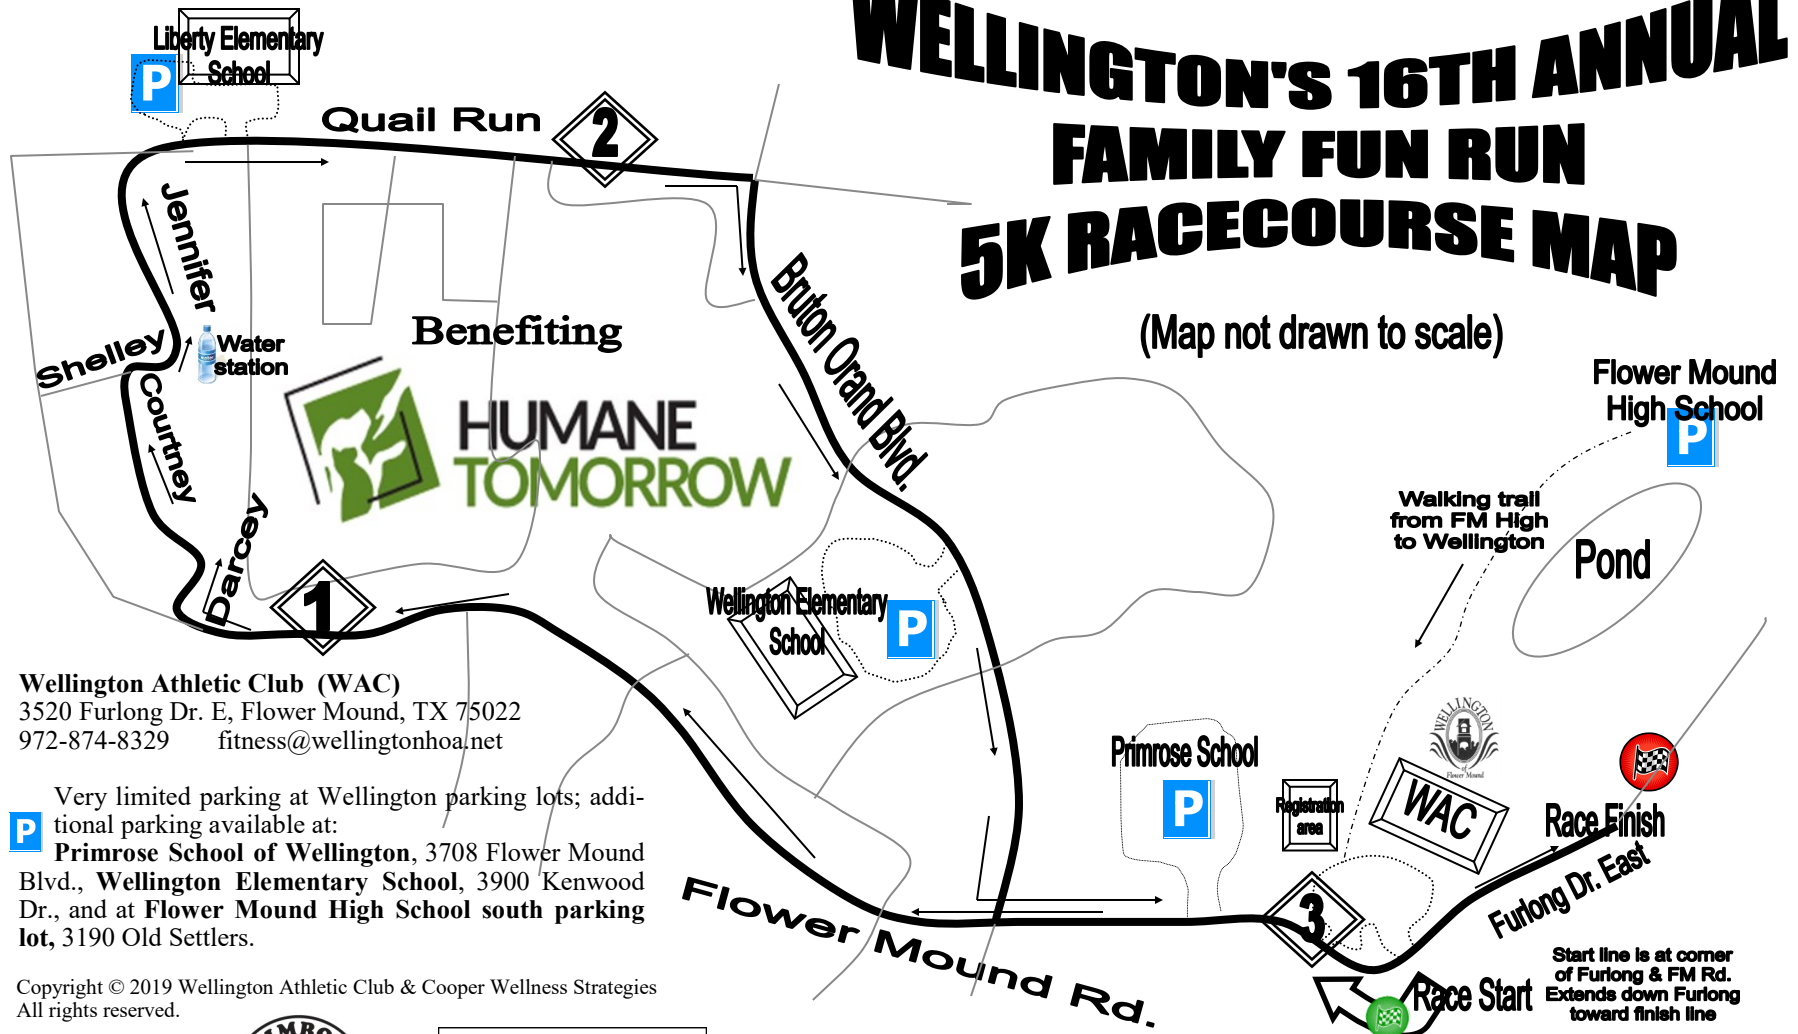

# WELLINGTON'S 16TH ANNUAL FAMILY FUN RUN 5K RACECOURSE MAP

(Map not drawn to scale)

**Wellington Athletic Club (WAC)**  
 3520 Furlong Dr. E, Flower Mound, TX 75022  
 972-874-8329 fitness@wellingtonhoa.net

Very limited parking at Wellington parking lots; additional parking available at:  
**P** Primrose School of Wellington, 3708 Flower Mound Blvd., Wellington Elementary School, 3900 Kenwood Dr., and at Flower Mound High School south parking lot, 3190 Old Settlers.

Copyright © 2019 Wellington Athletic Club & Cooper Wellness Strategies  
 All rights reserved.

Wellington's 16th Annual Family Fun Run benefits **Humane Tomorrow** (formerly the **Humane Society of Flower Mound**), and all proceeds go to the charity. Wellington Athletic Club would like to thank this year's race corporate sponsors, **Tina Murphy (Taylor Realty Associates)**, **12 Tree**, **The UPS Store of Flower Mound**, **Primrose School of Wellington**, **i9 Sports**, **CertaPro Painters**, **ABC Home & Commercial Services**, and **Cooper Aerobics** for their generous contributions and support to Humane Tomorrow and to the Wellington community.